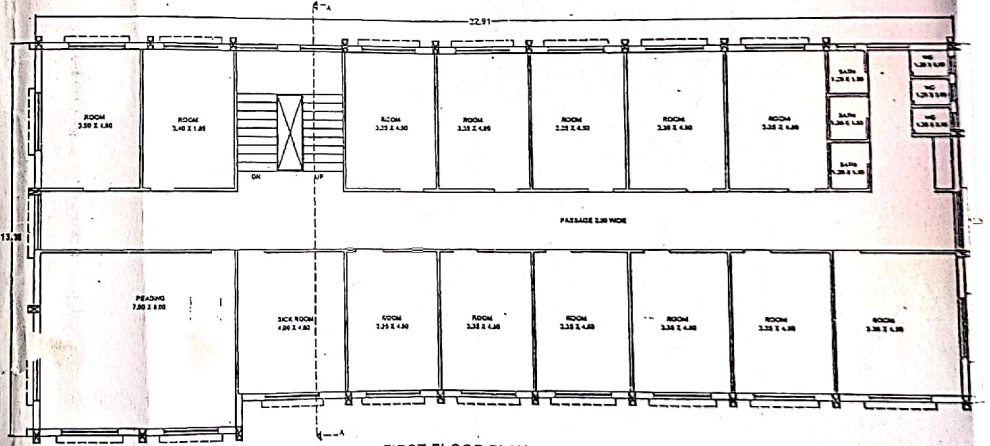

ELEVATION

SECTION AT A A

GROUND FLOOR PLAN

FIRST FLOOR PLAN

WOMENS HOSTEL BUILDING FOR 'SAVITRIBAI PHULE COLLEGE OF NURSING' ON C.S.NO -2130 E WARD TARABAI PARK KOLHAPUR

ER. SATISH NIMBALKAR
ARCHITECTURAL AND STRUCTURAL ENGINEER
1782 RAJARAMPURU, 14 LINE, KOLHAPUR,
M.S. INDIA. TEL: 9514671